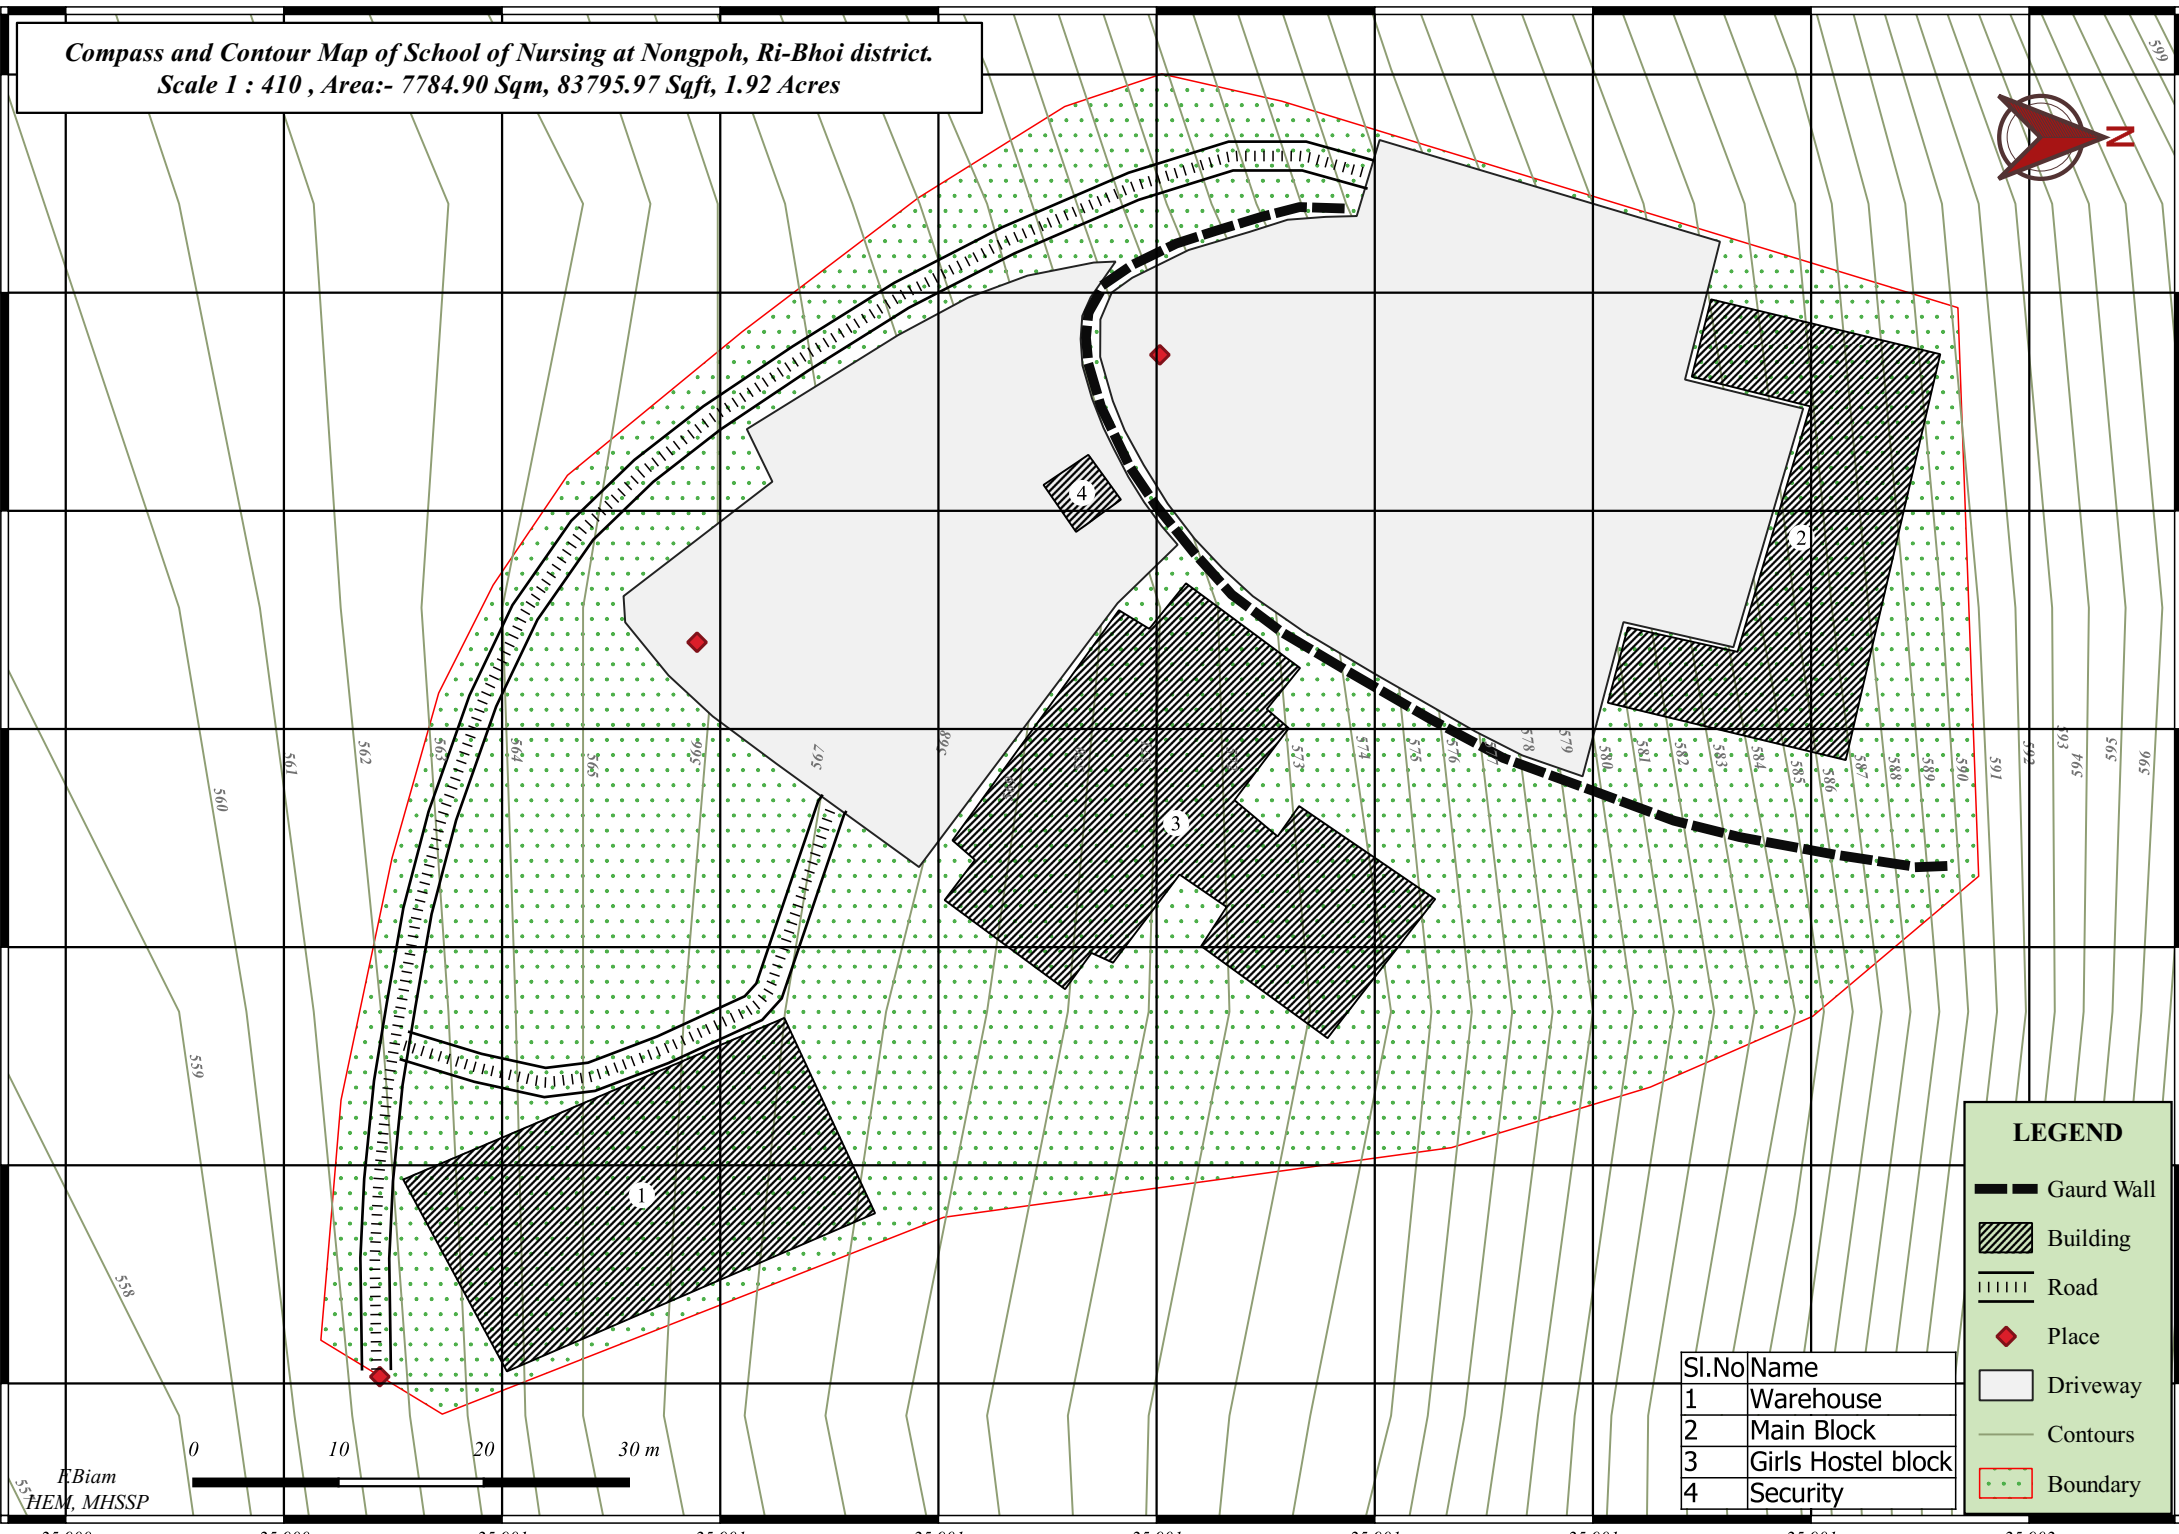

Compass and Contour Map of School of Nursing at Nongpoh, Ri-Bhoi district.
Scale 1 : 410 , Area:- 7784.90 Sqm, 83795.97 Sqft, 1.92 Acres

LEGEND

- Gaurd Wall
- Building
- Road
- Place
- Driveway
- Contours
- Boundary

Sl.No	Name
1	Warehouse
2	Main Block
3	Girls Hostel block
4	Security

F Biam
HEM, MHSSP

25.900 25.900 25.901 25.901 25.901 25.901 25.901 25.901 25.901 25.901 25.902

91.859 91.859 91.859 91.859 91.859 91.860 91.860 91.860

91.859 91.859 91.859 91.859 91.859 91.860 91.860 91.860